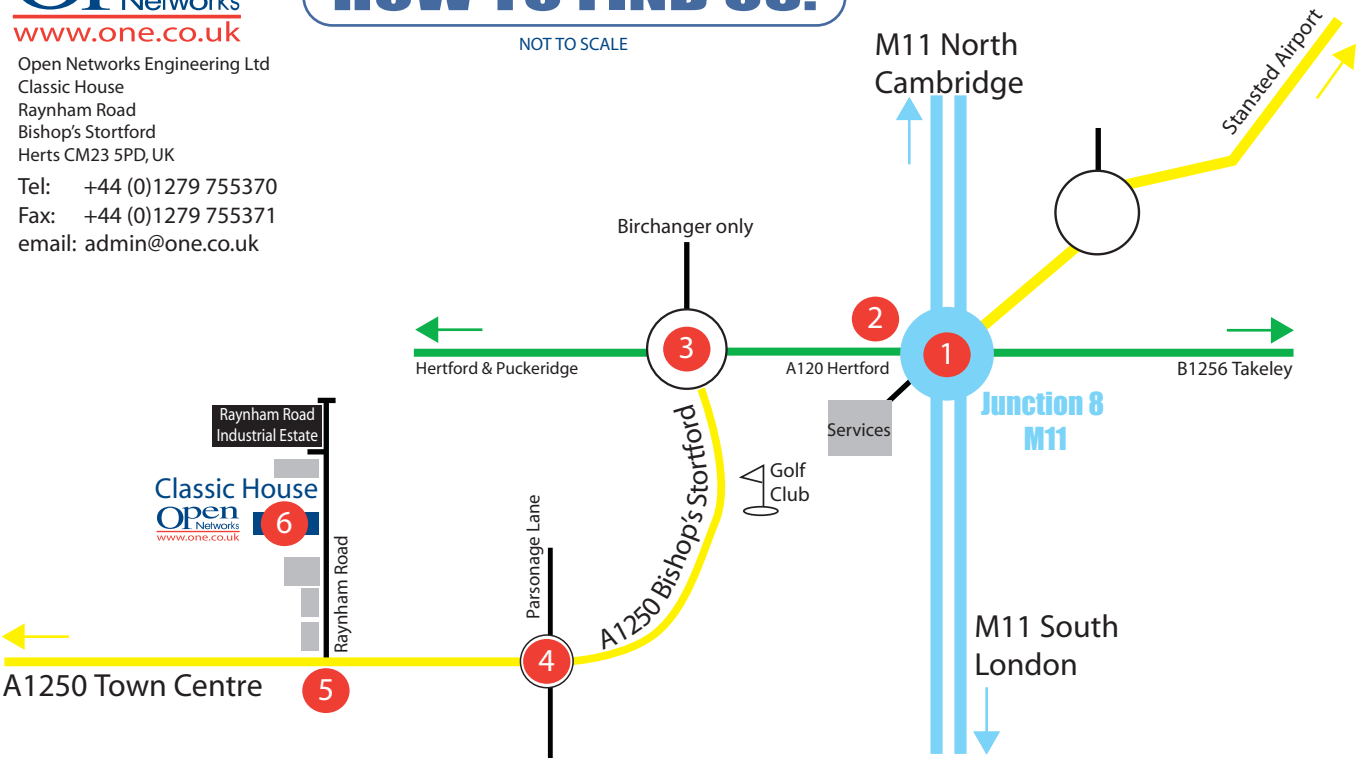

HOW TO FIND US:

NOT TO SCALE

Open Networks Engineering Ltd
Classic House
Raynham Road
Bishop's Stortford
Herts CM23 5PD, UK

Tel: +44 (0)1279 755370
Fax: +44 (0)1279 755371
email: admin@one.co.uk

- 1 For Bishop's Stortford take the M11 to Junction 8 (Bishop's Stortford).
- 2 Take exit signposted A120 Hertford.
- 3 At next roundabout follow signs for BISHOPS STORTFORD (TURN LEFT onto A1250).
- 4 At next roundabout follow Town Centre signs (STRAIGHT OVER).
- 5 After 1/4 mile TAKE FIRST RIGHT into RAYNHAM ROAD (no through road).
- 6 After 300 YDS, Classic House, brick building on left.